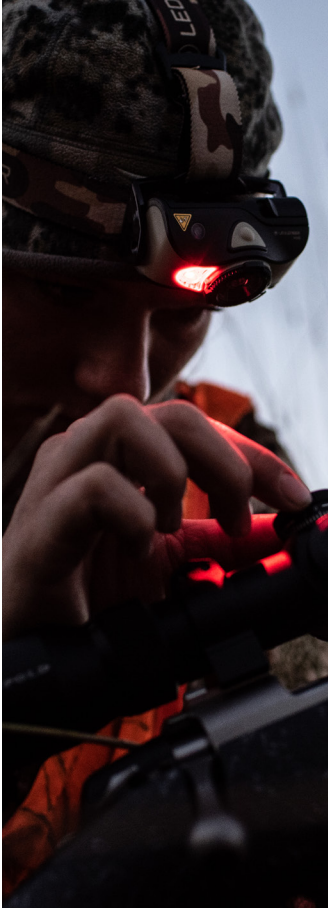

^{1,2} Information on the back

^{1,2} Information on the back