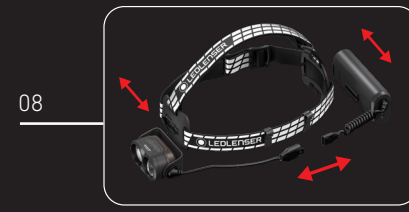

1 set of batteries, Bluetooth® remote control, helmet clips, GoPro adapter, helmet holder, Velcro fasteners, magnetic charging cable, tripod holder, USB power adapter, universal holder, extension cables, adhesive pads

Price, MSRP (\$) USA | Canada 174.95 USD | CAD 253.95

Item no. 880507

Price, MSRP (\$) USA | Canada 174.95 USD | CAD 253.95

H19R SIGNATURE

- 01 – **Fusion Beam** – individually adjustable flood and spotlight for a unique light image with perfect illumination
- 02 – **Multi-Core Optics** – homogeneous light image through special faceting of the lens
- 03 – **Ledlenser Connect app** and **Bluetooth® remote control** enable personalization and remote control of the light functions
- 04 – **Optisense Technology** – automatic adaptation to the light conditions thanks to the integrated sensor
- 05 – Extreme **dust and water protection (IP68)**
- 06 – **Additional red light** to maintain night vision
- 07 – Stepless **swivel mechanism** for vertical alignment of the light cone
- 08 – **Ledlenser Connecting System** – an interface for many accessory parts
- 09 – **Reflective headband**